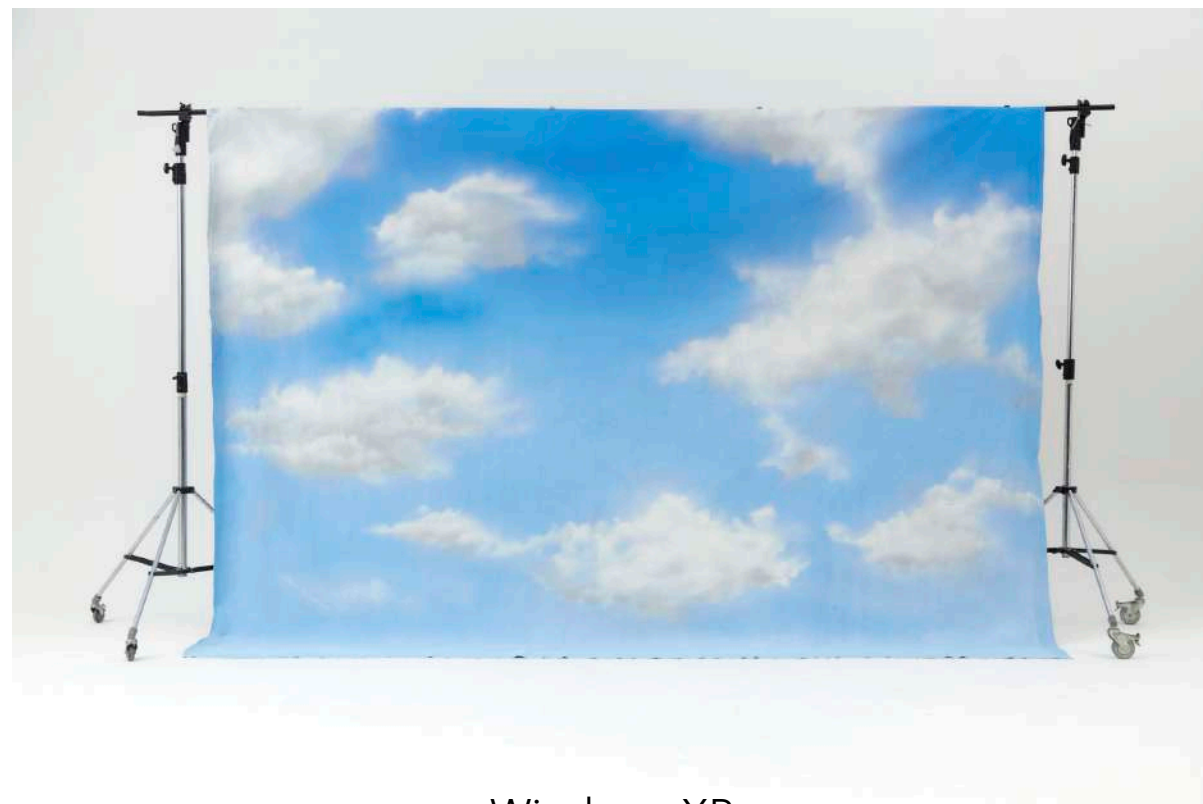

Premium Extra Wide

Windows XP
H300cm x W400cm