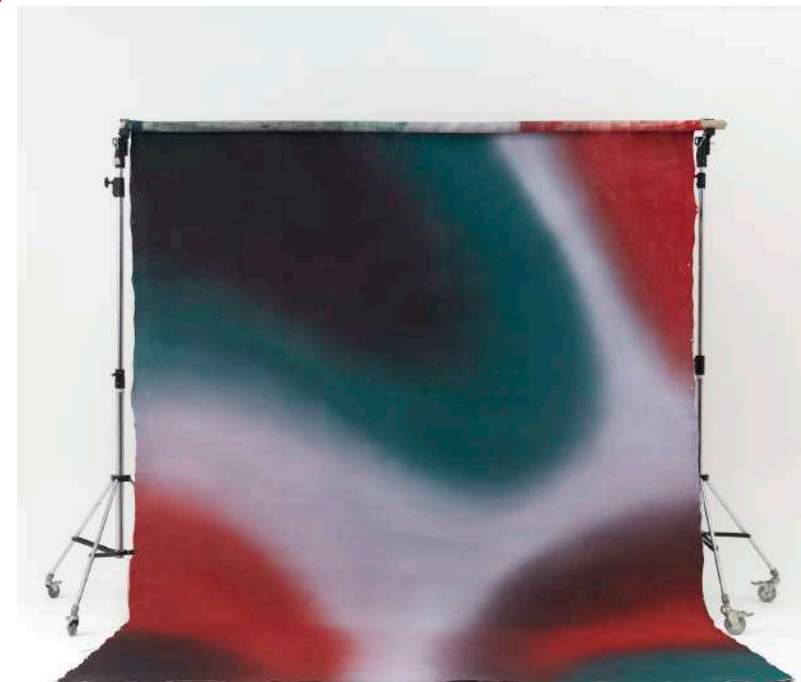

Dusk
H400cm x W300cm

£120+VAT